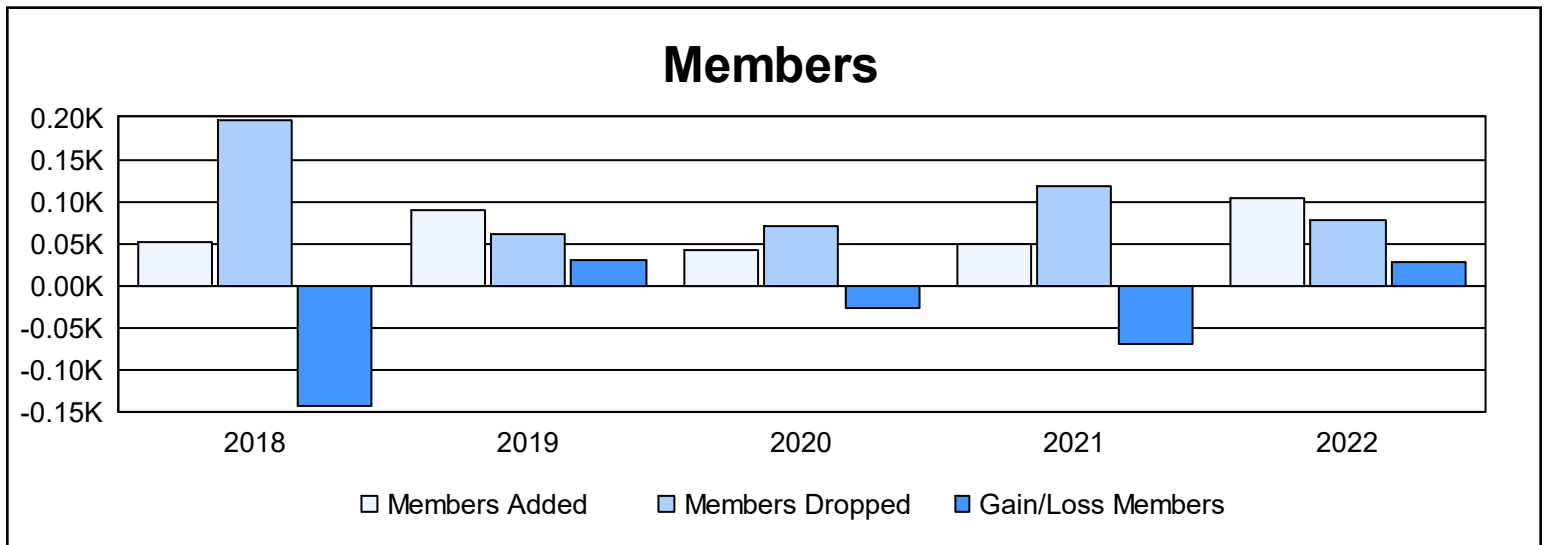

Year	New Clubs	Dropped Clubs	Gain/ Loss Clubs	New Members	Charter Members	Reinstate Members	Transfer Members	Total Member Added	Total Members Dropped	Gain/ Loss Members
2017-2018	0	5	-5	50	0	2	0	52	196	-144
2018-2019	0	0	0	68	0	20	2	90	60	30
2019-2020	0	0	0	37	0	4	1	42	70	-28
2020-2021	0	3	-3	25	0	25	0	50	119	-69
2021-2022	0	0	0	49	2	52	1	104	77	27
<b>Average</b>	<b>0</b>	<b>2</b>	<b>-2</b>	<b>46</b>	<b>0</b>	<b>21</b>	<b>1</b>	<b>68</b>	<b>104</b>	<b>-37</b>

### Membership Composition June 2022 Cumulative