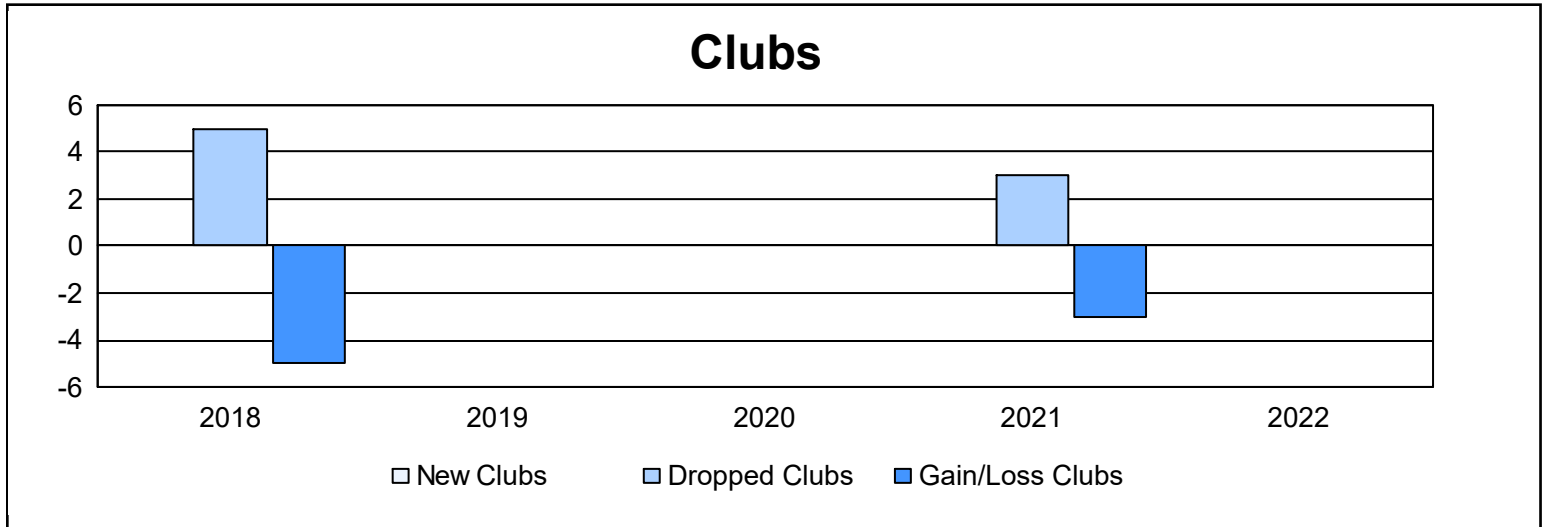

Year	New Clubs	Dropped Clubs	Gain/ Loss Clubs	New Members	Charter Members	Reinstate Members	Transfer Members	Total Member Added	Total Members Dropped	Gain/ Loss Members
2017-2018	0	5	-5	50	0	2	0	52	196	-144
2018-2019	0	0	0	68	0	20	2	90	60	30
2019-2020	0	0	0	37	0	4	1	42	70	-28
2020-2021	0	3	-3	25	0	25	0	50	119	-69
2021-2022	0	0	0	49	2	52	1	104	77	27
<b>Average</b>	<b>0</b>	<b>2</b>	<b>-2</b>	<b>46</b>	<b>0</b>	<b>21</b>	<b>1</b>	<b>68</b>	<b>104</b>	<b>-37</b>

### Membership Composition June 2022 Cumulative